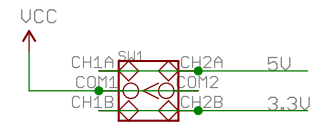

SHIELD PINOUTS

ISP10 HEADERS

ISP6 HEADERS

UCC SELECT

ZIFF SOCKET

CLOSE JUMPER TO DISABLE AUTO-RESET

TITLE: ELE-AVR\_ISP-Shield

Document Number: