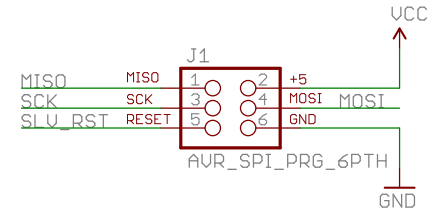

SHIELD PINOUTS

ISP10 HEADERS

ISP6 HEADERS

UCC SELECT

ZIFF SOCKET

CLOSE JUMPER TO DISABLE AUTO-RESET

TITLE: ELE-AVR\_ISP-Shield

Document Number: