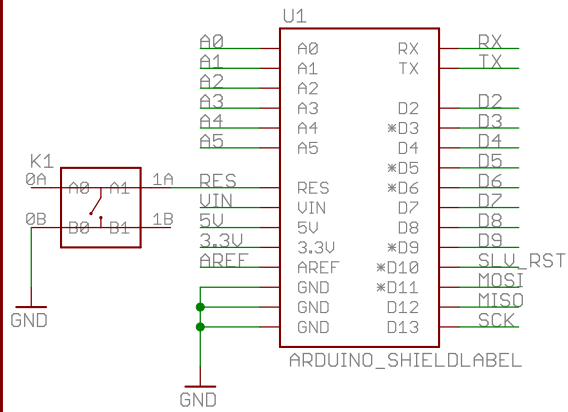

SHIELD PINOUTS

ISP10 HEADERS

ISP6 HEADERS

UCC SELECT

ZIFF SOCKET

CLOSE JUMPER TO DISABLE AUTO-RESET

TITLE: ELE-AVR\_ISP-Shield

Document Number: