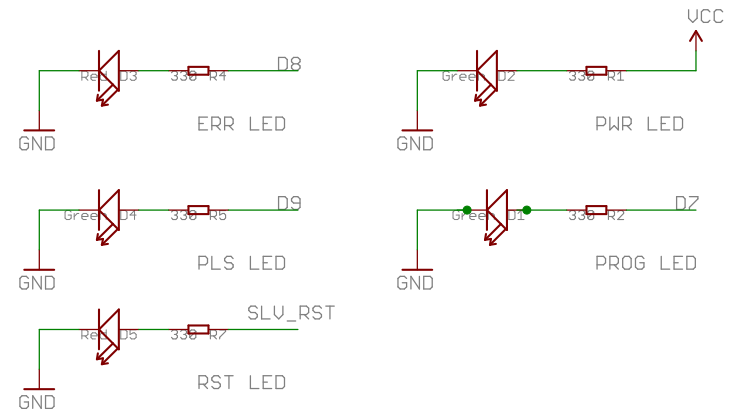

SHIELD PINOUTS

ISP10 HEADERS

ISP6 HEADERS

UCC SELECT

ZIFF SOCKET

CLOSE JUMPER TO DISABLE AUTO-RESET

TITLE: ELE-AVR\_ISP-Shield

Document Number: