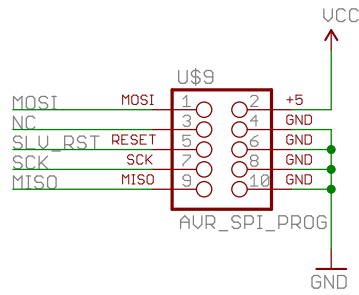

SHIELD PINOUTS

ISP10 HEADERS

ISP6 HEADERS

UCC SELECT

ZIFF SOCKET

CLOSE JUMPER TO DISABLE AUTO-RESET

TITLE: ELE-AVR\_ISP-Shield

Document Number: