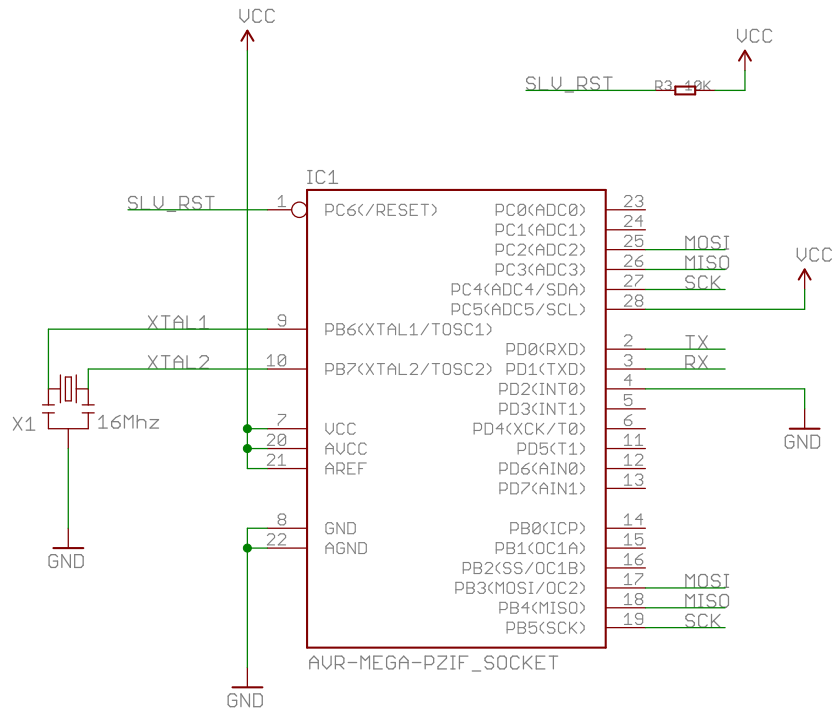

SHIELD PINOUTS

ISP10 HEADERS

ISP6 HEADERS

UCC SELECT

ZIFF SOCKET

CLOSE JUMPER TO DISABLE AUTO-RESET

TITLE: ELE-AVR\_ISP-Shield

Document Number:

REV:

Date: 2013/8/22 11:49:21

Sheet: 1/1

open hardware